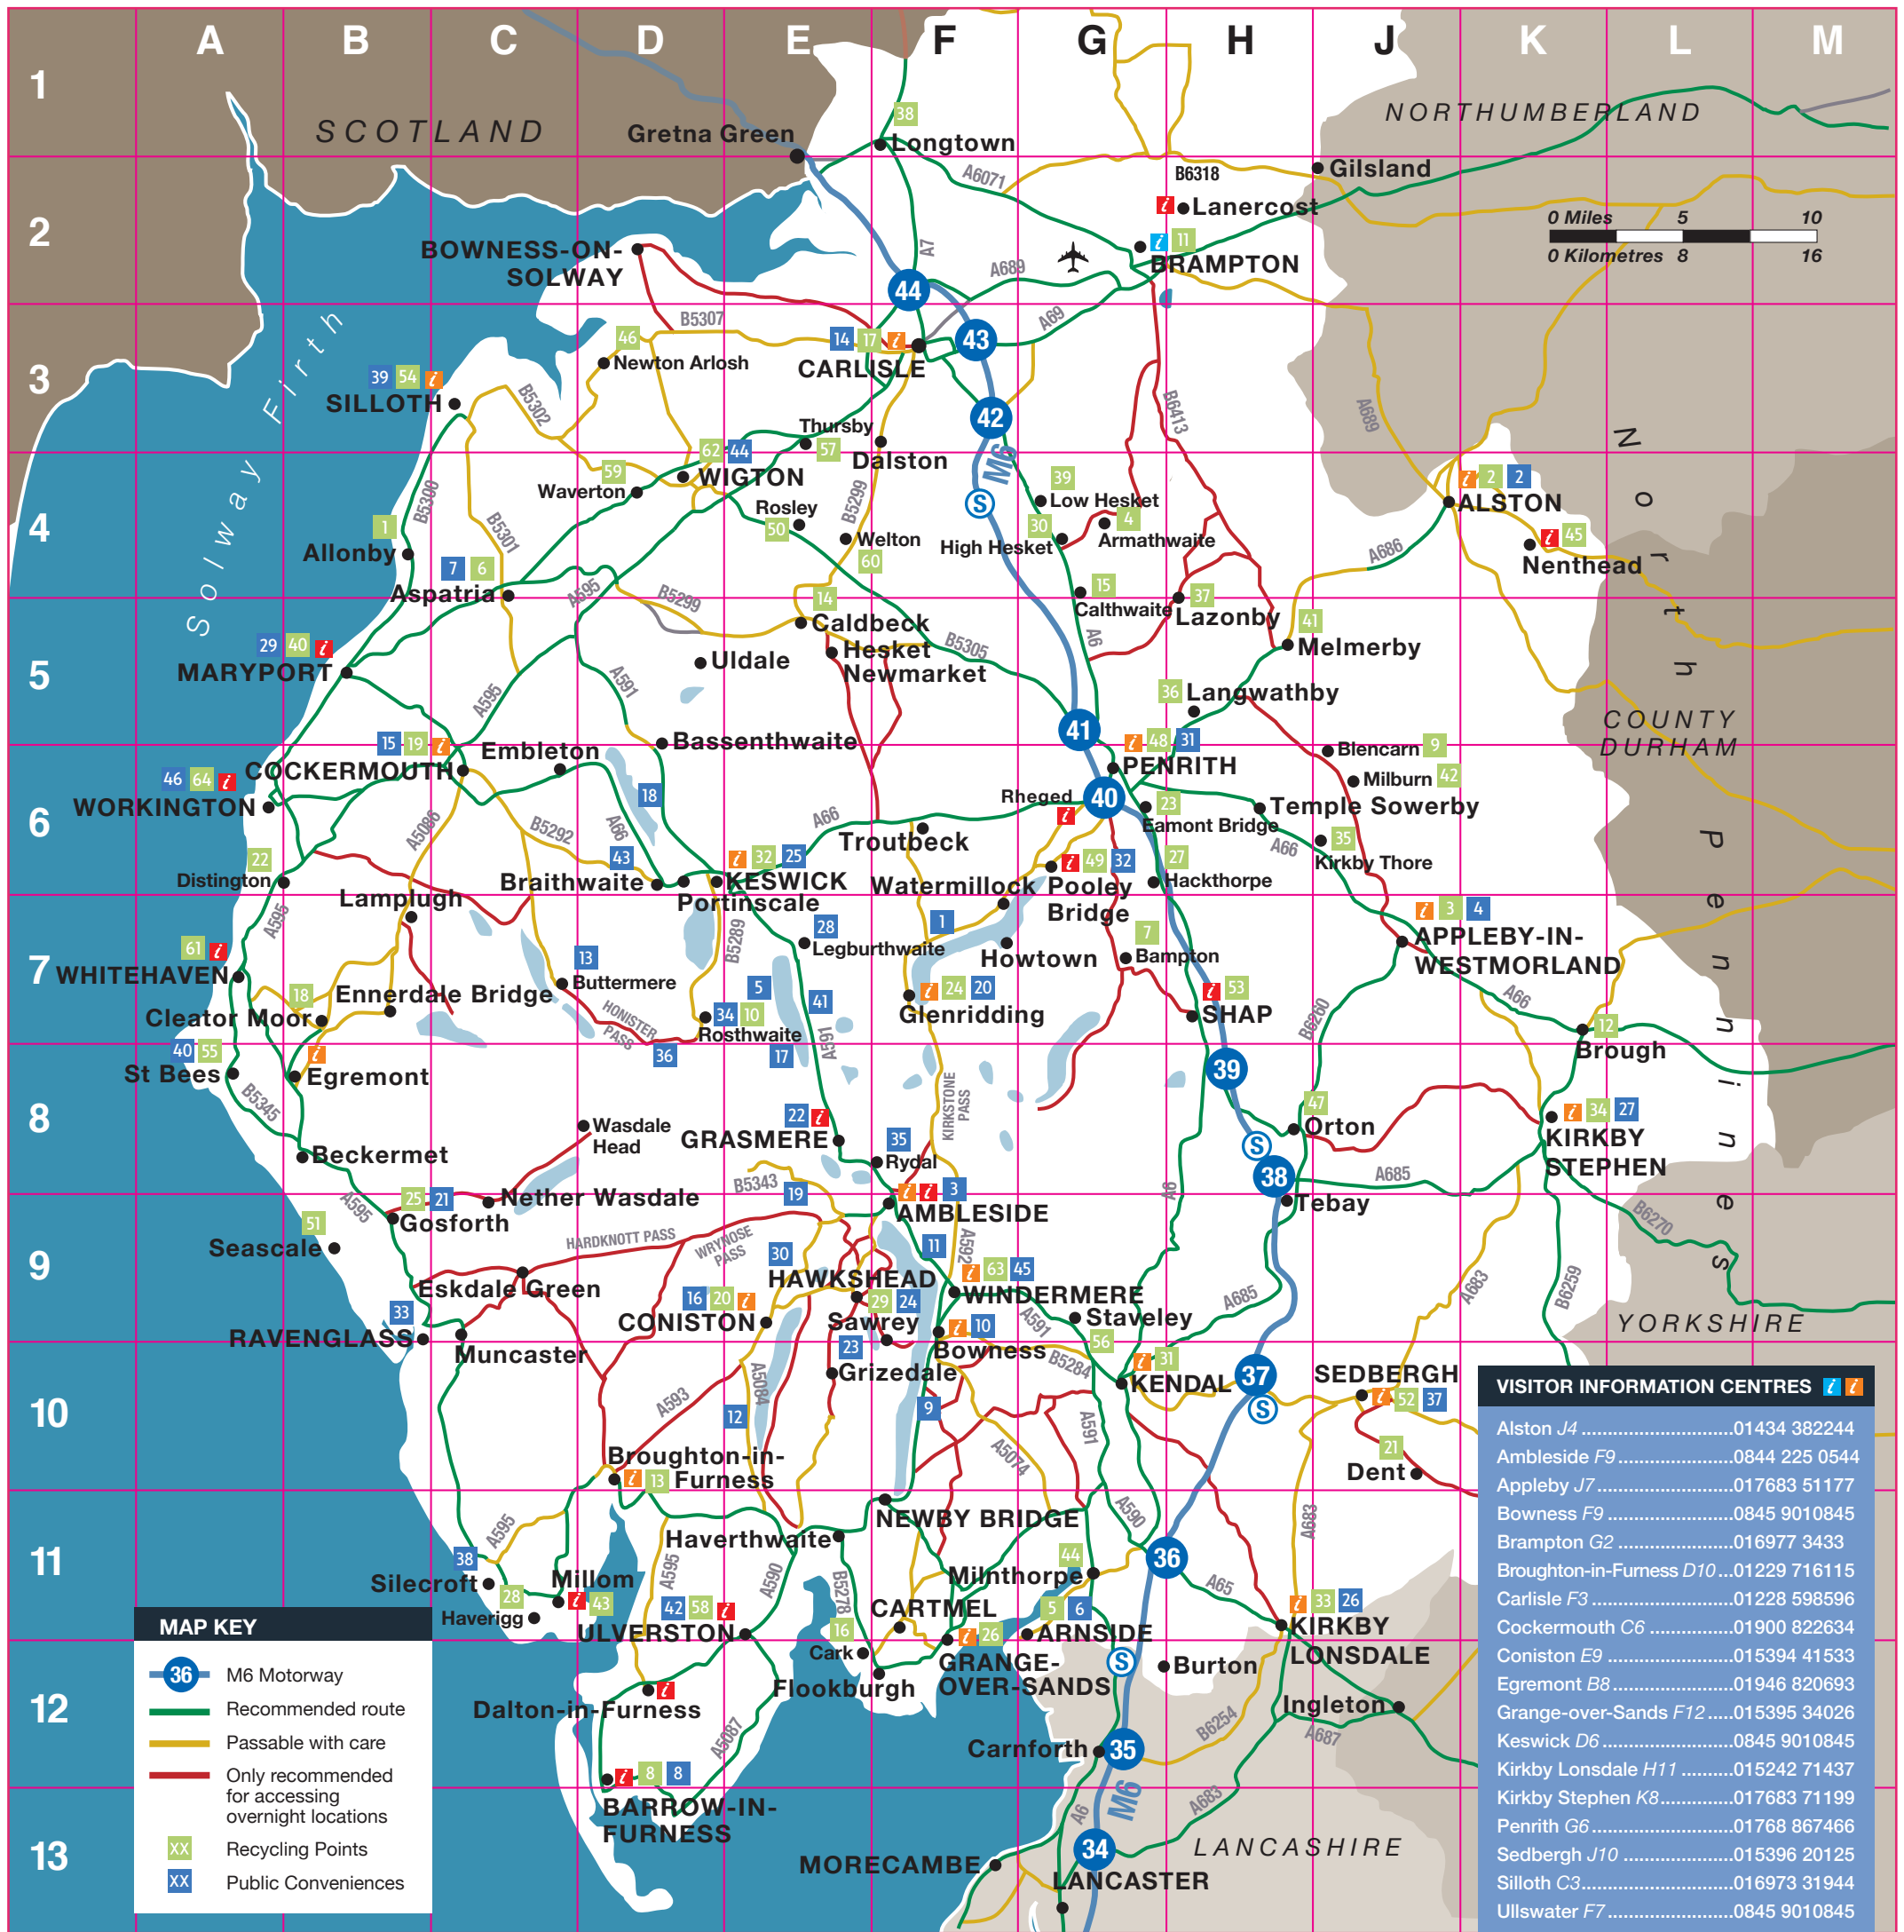

MOTOR CARAVANNERS' COUNTY MAP

VISITOR INFORMATION CENTRES	
Alston J4	01434 382244
Ambleside F9	0844 225 0544
Appleby J7	017683 51177
Bowness F9	0845 9010845
Brampton G2	016977 3433
Broughton-in-Furness D10	01229 716115
Carlisle F3	01228 598596
Cockermouth C6	01900 822634
Coniston E9	015394 41533
Egremont B8	01946 820693
Grange-over-Sands F12	015395 34026
Keswick D6	0845 9010845
Kirkby Lonsdale H11	015242 71437
Kirkby Stephen K8	017683 71199
Penrith G6	01768 867466
Sedburgh J10	015396 20125
Silloth C3	016973 31944
Ullswater F7	0845 9010845
Windermere F9	015394 46499

Roads with bends, gradients or restricted width which require additional consideration and caution

- **A591 Bothel to Keswick:** very narrow at Mirehouse.
- **A592 Kirkstone Pass:** caution needed as large vehicles cannot pass one another on several stretches on both sides of the pass.
- **A593 Ambleside to Coniston:** between Clappersgate and Skelwith Bridge narrow with passing places. Narrow over bridge. Special care needed between Skelwith Bridge and Coniston.
- **A595 Dalton to Silecroft:** From Kirkby-in-Furness very narrow to Grizebeck, particular care over last quarter mile into Grizebeck. Between The Green and Silecroft care needed.
- **A684 Kendal to Sedburgh:** Low bridge when leaving Kendal 12' 3" - follow signed large vehicle route. Hairpin bend on hill. Over motorway down to River Lune Bridge extreme care needed as this bridge is very narrow.
- **A5074 Gilpin Bridge to Bowness-on-Windermere:** Road starts wide and flat but narrows extremely as soon as road begins to climb after approximately 1.5 miles.
- **A5084 Ulverston to Torver:** Very narrow at Water Yeat. Bad bend approaching Torver.
- **A5086 Egremont to Cockermouth:** Narrow in places. Caution needed.
- **A5091 Matterdale to Ullswater:** Very narrow between Dockray and Matterdale.
- **A5092 Duddon Bridge:** Traffic light controlled bridge, then extreme care from bridge through Duddon Bridge Farm and up Buckman Brow Hill.
- **B5285 Coniston to Hawkshead and Hawkshead to Clappersgate:** Due to difficulties when encountering oncoming traffic drivers are encouraged to travel from Coniston to Hawkshead and not the other way round. Approximately 1 mile after leaving Coniston the road narrows through a series of bends where it is not possible to pass other large vehicles. Extreme caution needed along all of this route.
- **B5289 Buttermere:** This is not recommended for larger vehicles.

For information regarding road closures and works visit www.cumbria.gov.uk/roadworks
Know before you go, visit www.saferlakes.co.uk to find out which car parks and areas of the county are busy.

VISITOR INFORMATION POINTS	
Barrow D12	01229 876557
Dalton D12	01229 464000
Grasmere E8	015394 35475
Hadrian's Wall H2	016977 41267
Maryport B5	01900 817760
Millom C11	01229 772555
Nenthead K4	01434 408040
Rhedeg G6	01768 860034
Pooley Bridge G6	01768 486627
Shap H7	01931 717539
Ulverston E11	01229 585778
Waterhead F9	015394 43360
Whitehaven A7	01946 592302
Workington A6	01900 706170