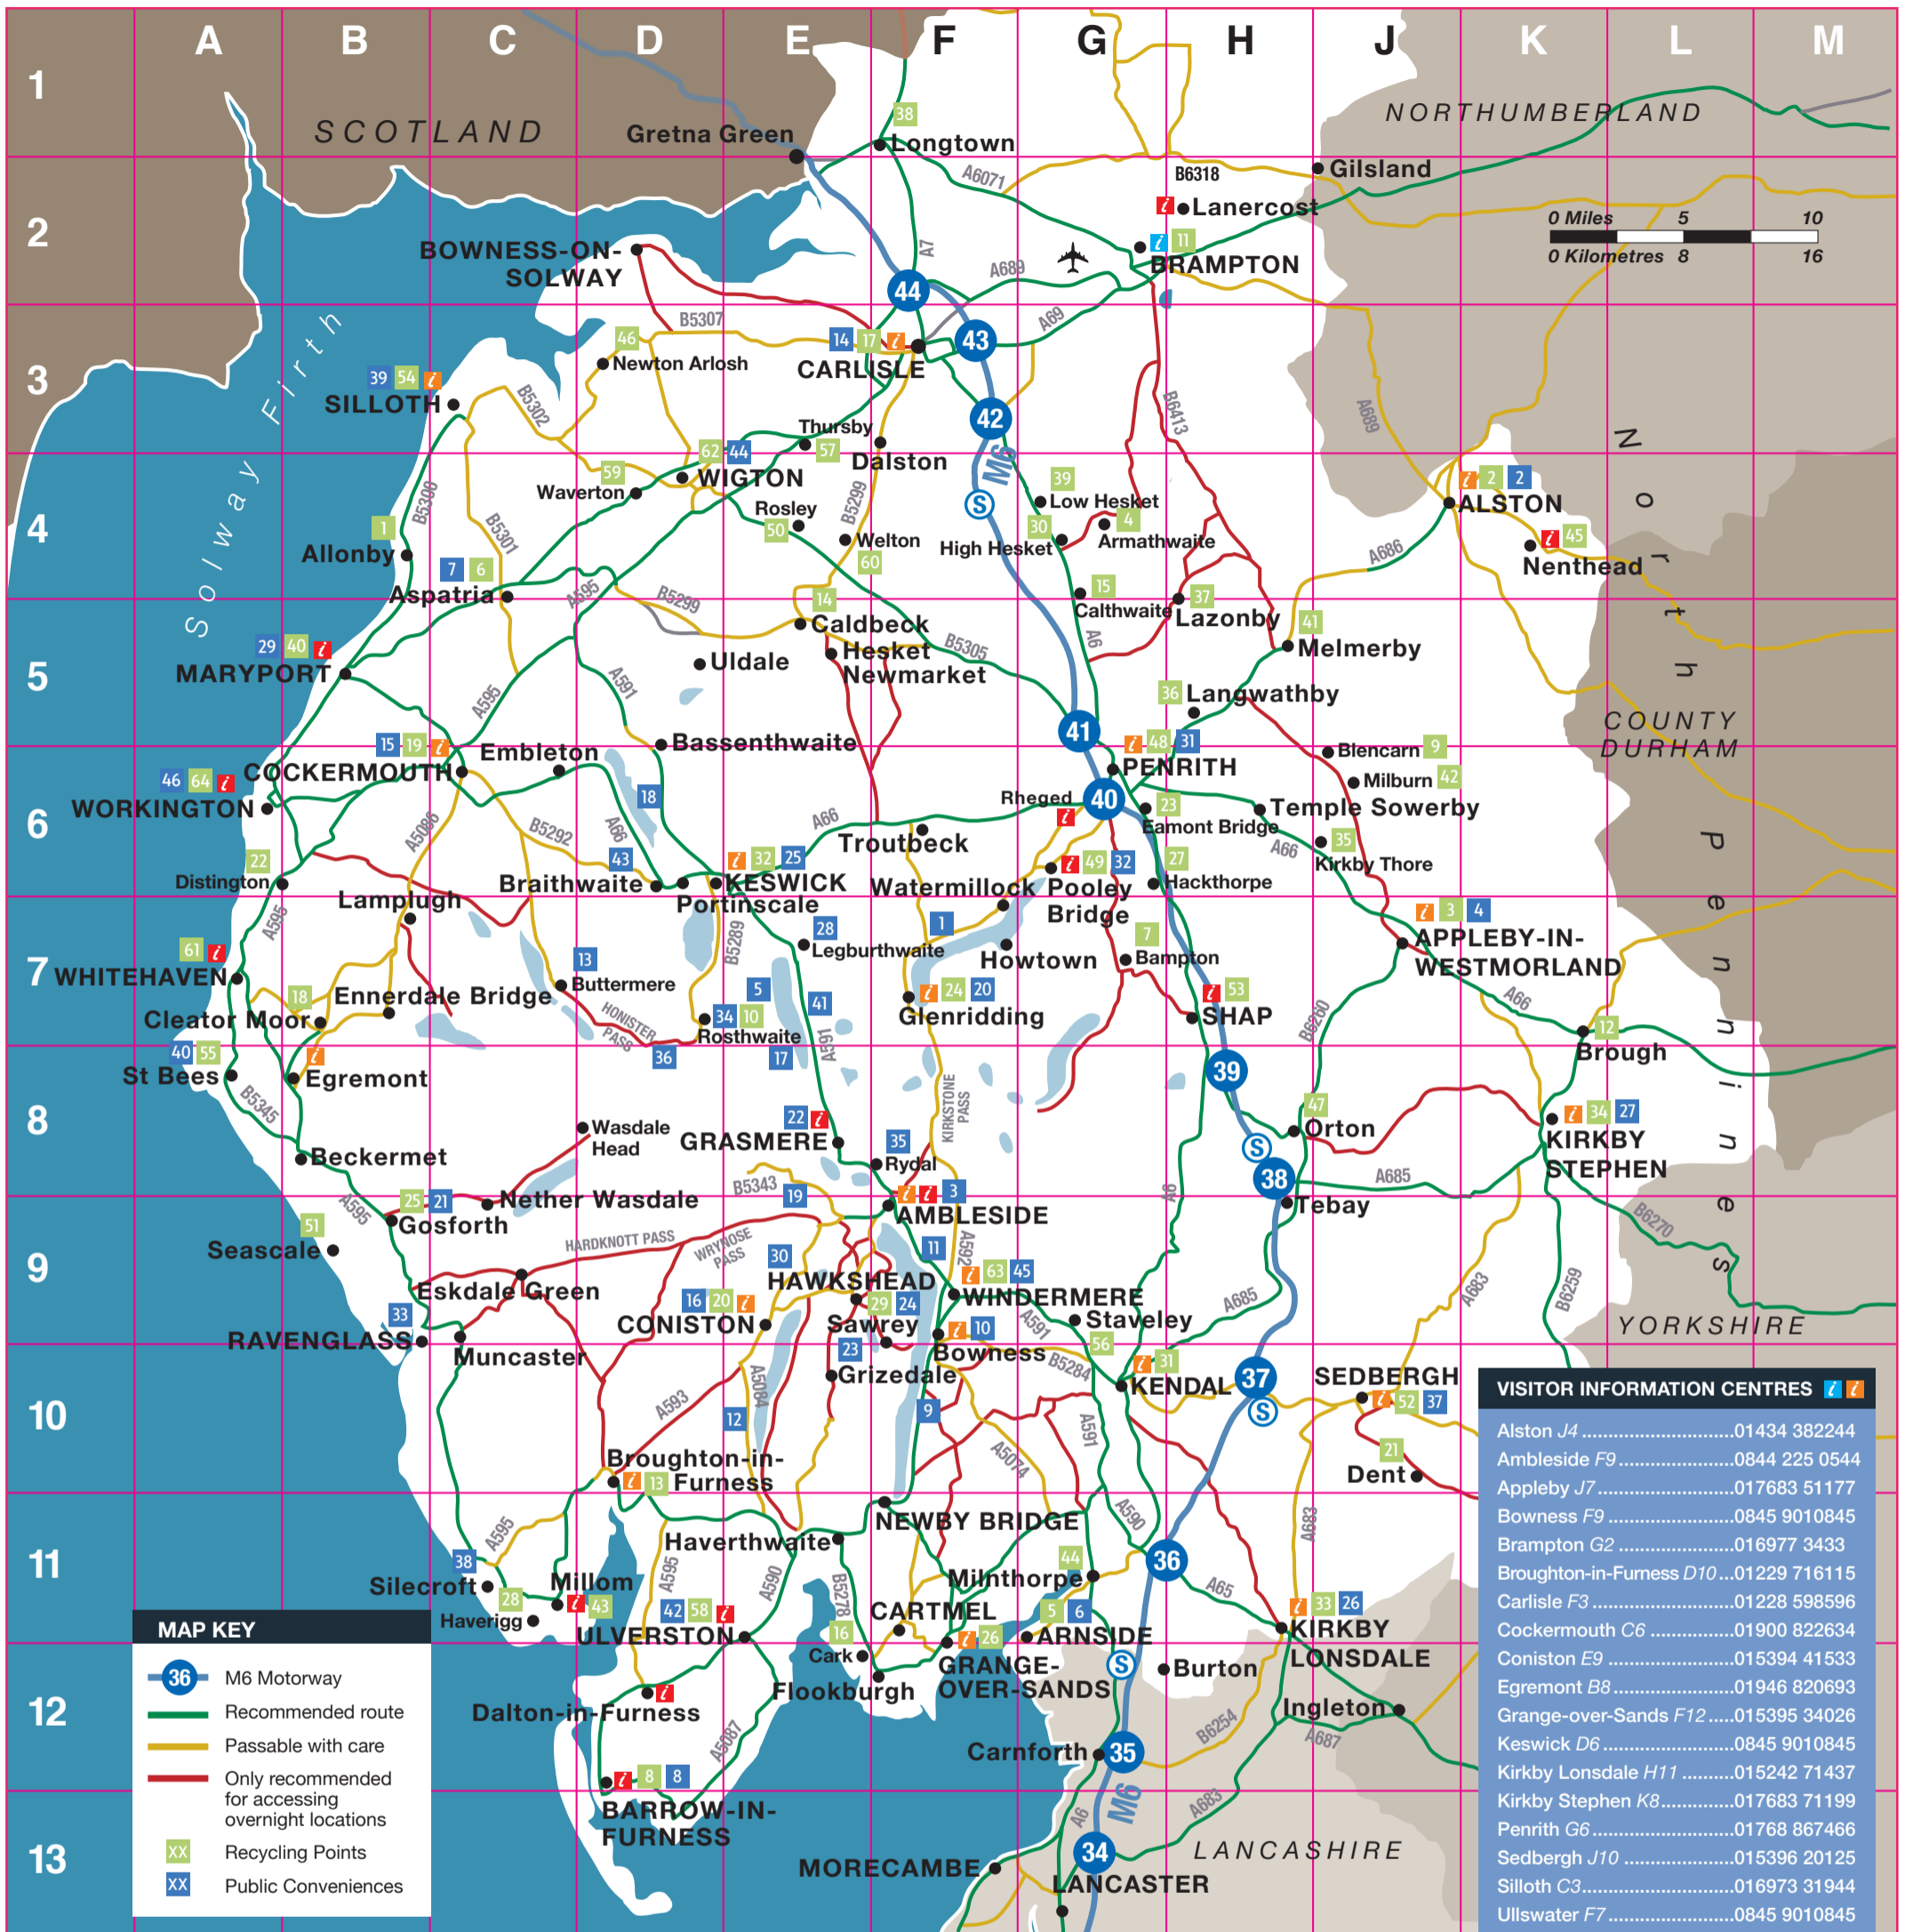

MOTOR CARAVANNERS' COUNTY MAP

VISITOR INFORMATION CENTRES	
Alston J4	01434 382244
Ambleside F9	0844 225 0544
Appleby J7	017683 51177
Bowness F9	0845 9010845
Brampton G2	016977 3433
Broughton-in-Furness D10	01229 716115
Carlisle F3	01228 598596
Cockermouth C6	01900 822634
Coniston E9	015394 41533
Egremont B8	01946 820693
Grange-over-Sands F12	015395 34026
Keswick D6	0845 9010845
Kirkby Lonsdale H11	015242 71437
Kirkby Stephen K8	017683 71199
Penrith G6	01768 867466
Sedburgh J10	015396 20125
Silloth C3	016973 31944
Ullswater F7	0845 9010845
Windermere F9	015394 46499

Roads with bends, gradients or restricted width which require additional consideration and caution

- **A591 Bothel to Keswick:** very narrow at Mirehouse.
- **A592 Kirkstone Pass:** caution needed as large vehicles cannot pass one another on several stretches on both sides of the pass.
- **A593 Ambleside to Coniston:** between Clappersgate and Skelwith Bridge narrow with passing places. Narrow over bridge. Special care needed between Skelwith Bridge and Coniston.
- **A595 Dalton to Silecroft:** From Kirkby-in-Furness very narrow to Grizebeck, particular care over last quarter mile into Grizebeck. Between The Green and Silecroft care needed.
- **A684 Kendal to Sedburgh:** Low bridge when leaving Kendal 12' 3" - follow signed large vehicle route. Hairpin bend on hill. Over motorway down to River Lune Bridge extreme care needed as this bridge is very narrow.
- **A5074 Gilpin Bridge to Bowness-on-Windermere:** Road starts wide and flat but narrows extremely as soon as road begins to climb after approximately 1.5 miles.
- **A5084 Ulverston to Torver:** Very narrow at Water Yeat. Bad bend approaching Torver.
- **A5086 Egremont to Cockermouth:** Narrow in places. Caution needed.
- **A5091 Matterdale to Ullswater:** Very narrow between Dockray and Matterdale.
- **A5092 Duddon Bridge:** Traffic light controlled bridge, then extreme care from bridge through Duddon Bridge Farm and up Buckman Brow Hill.
- **B5285 Coniston to Hawkshead and Hawkshead to Clappersgate:** Due to difficulties when encountering oncoming traffic drivers are encouraged to travel from Coniston to Hawkshead and not the other way round. Approximately 1 mile after leaving Coniston the road narrows through a series of bends where it is not possible to pass other large vehicles. Extreme caution needed along all of this route.
- **B5289 Buttermere:** This is not recommended for larger vehicles.

For information regarding road closures and works visit www.cumbria.gov.uk/roadworks
Know before you go, visit www.saferlakes.co.uk to find out which car parks and areas of the county are busy.

VISITOR INFORMATION POINTS	
Barrow D12	01229 876557
Dalton D12	01229 464000
Grasmere E8	015394 35475
Hadrian's Wall H2	016977 41267
Maryport B5	01900 817760
Millom C11	01229 772555
Nenthead K4	01434 408040
Rhedeg G6	01768 860034
Pooley Bridge G6	01768 486627
Shap H7	01931 717539
Ulverston E11	01229 585778
Waterhead F9	015394 43360
Whitehaven A7	01946 592302
Workington A6	01900 706170