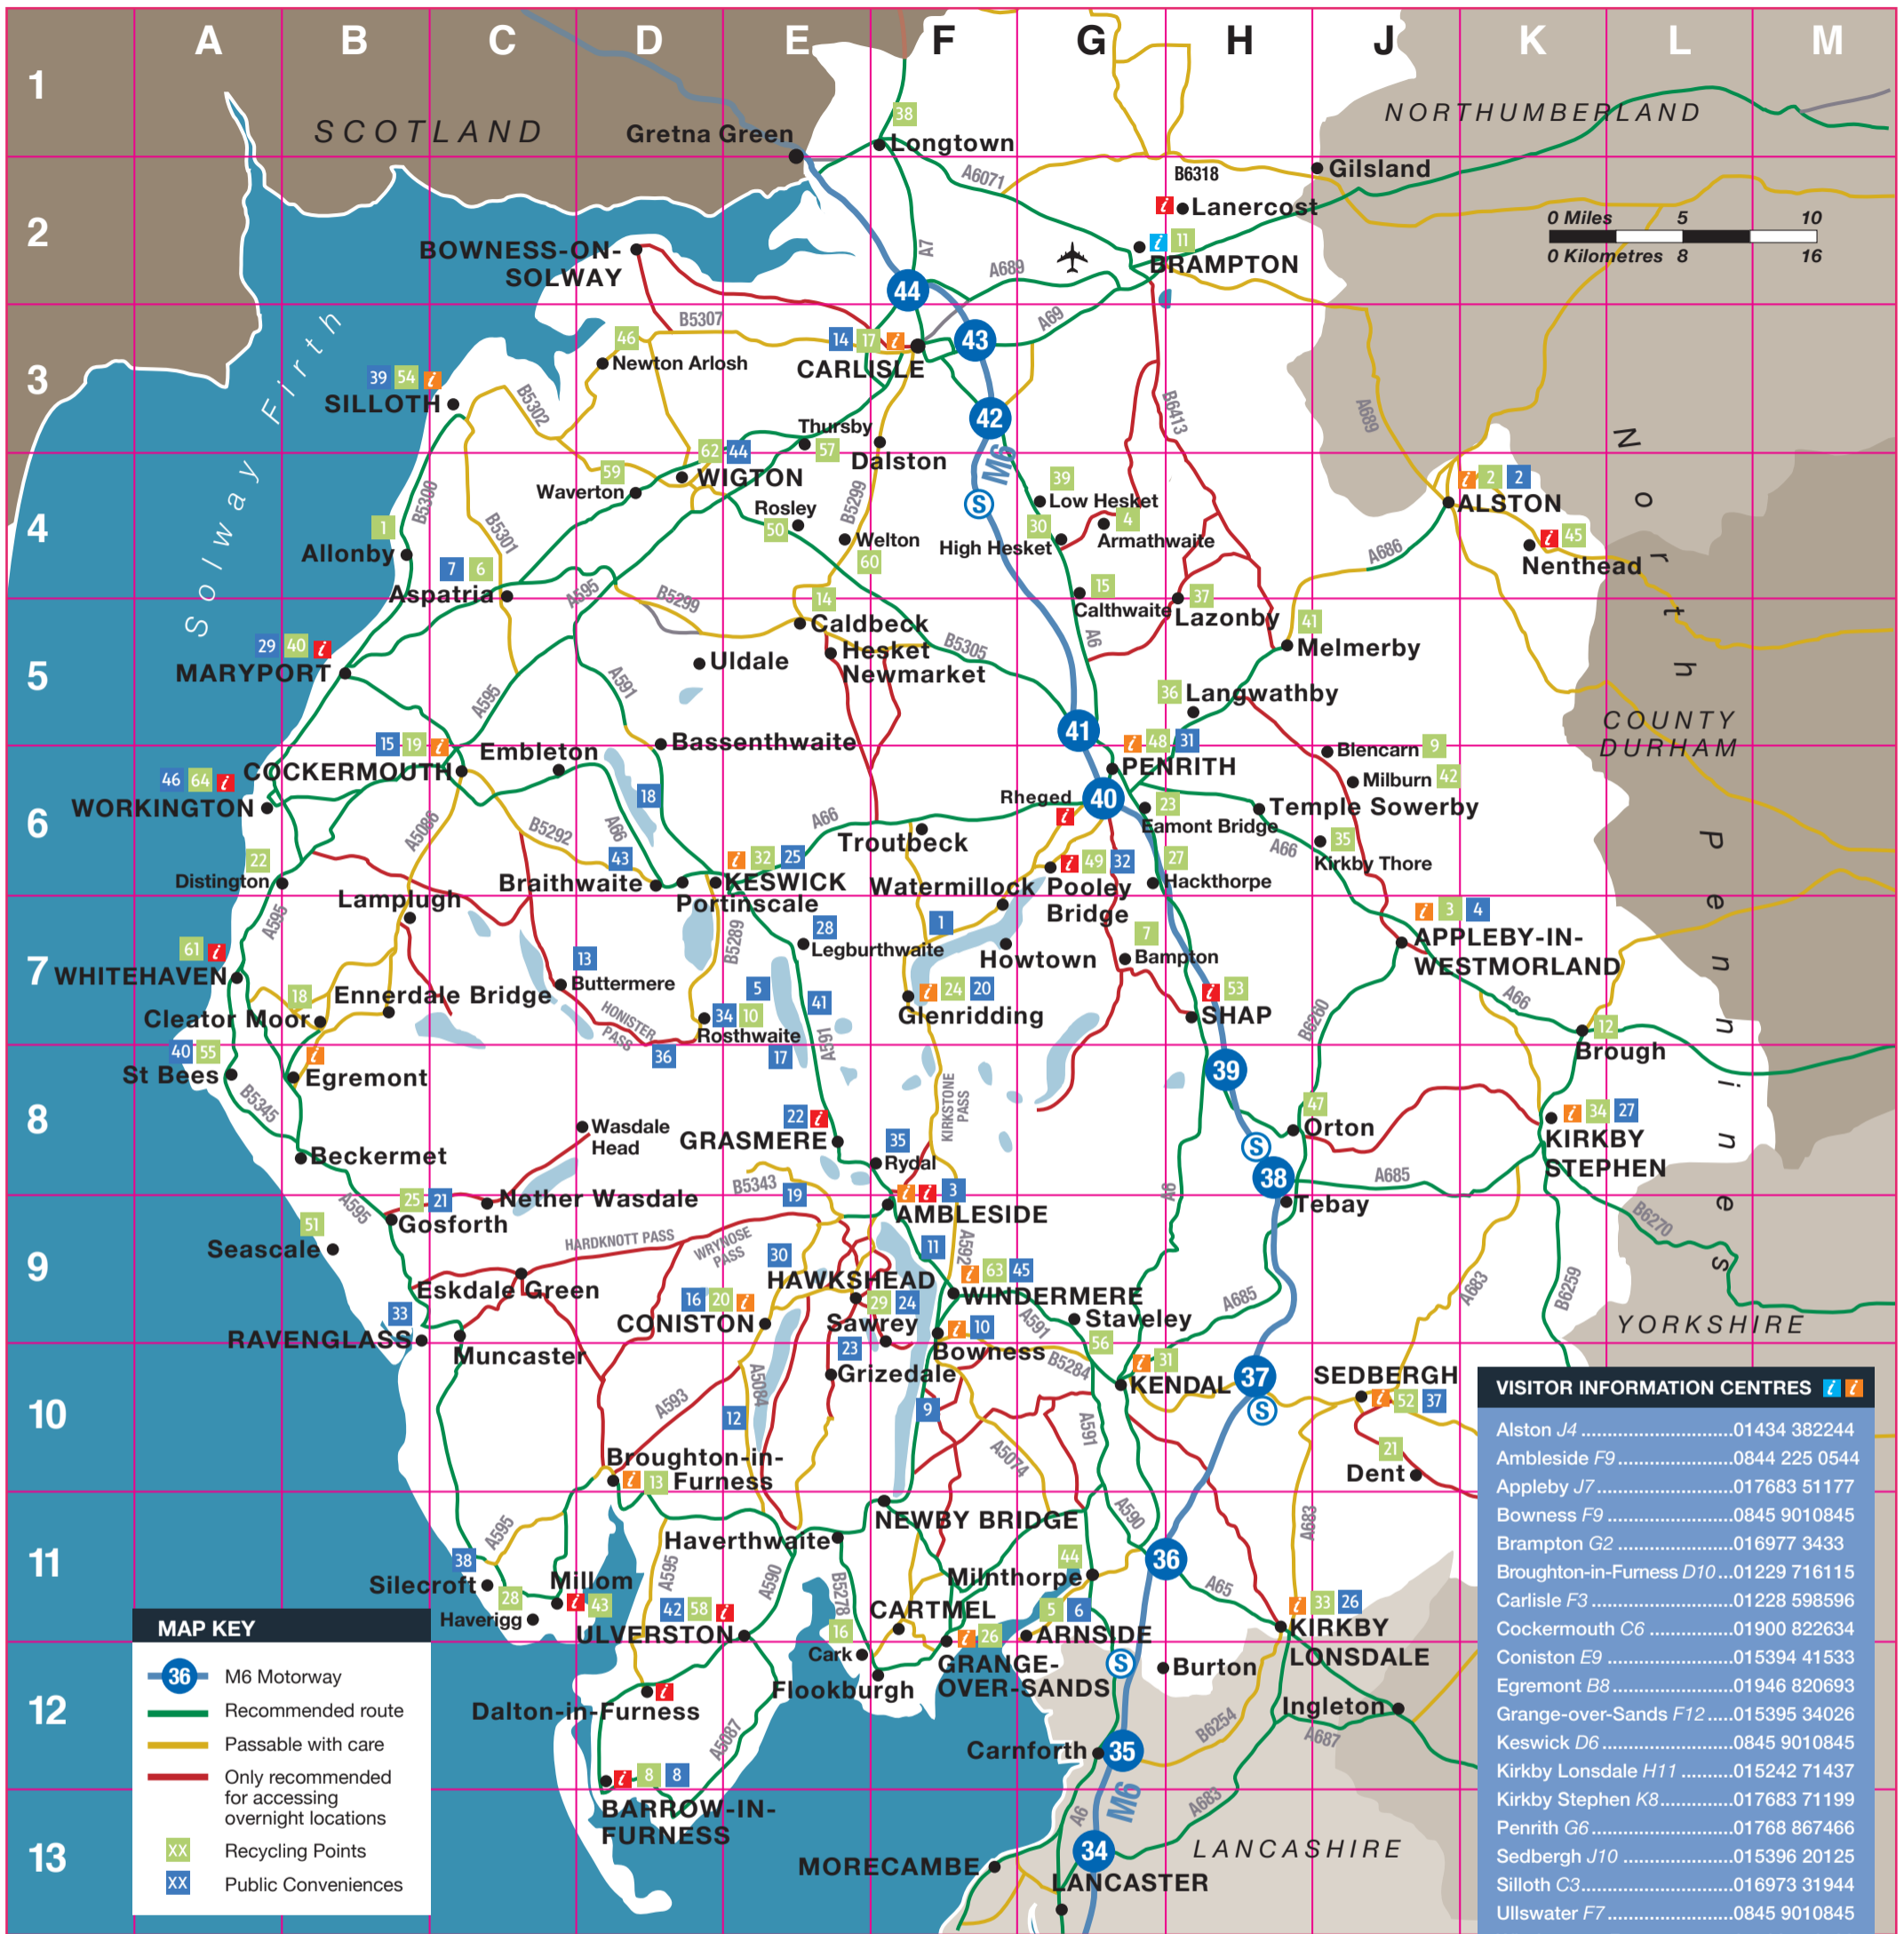

MOTOR CARAVANNERS' COUNTY MAP

VISITOR INFORMATION CENTRES	
Alston J4	01434 382244
Ambleside F9	0844 225 0544
Appleby J7	017683 51177
Bowness F9	0845 9010845
Brampton G2	016977 3433
Broughton-in-Furness D10	01229 716115
Carlisle F3	01228 598596
Cockermouth C6	01900 822634
Coniston E9	015394 41533
Egremont B8	01946 820693
Grange-over-Sands F12	015395 34026
Keswick D6	0845 9010845
Kirkby Lonsdale H11	015242 71437
Kirkby Stephen K8	017683 71199
Penrith G6	01768 867466
Sedburgh J10	015396 20125
Silloth C3	016973 31944
Ullswater F7	0845 9010845
Windermere F9	015394 46499

Roads with bends, gradients or restricted width which require additional consideration and caution

- **A591 Bothel to Keswick:** very narrow at Mirehouse.
- **A592 Kirkstone Pass:** caution needed as large vehicles cannot pass one another on several stretches on both sides of the pass.
- **A593 Ambleside to Coniston:** between Clappersgate and Skelwith Bridge narrow with passing places. Narrow over bridge. Special care needed between Skelwith Bridge and Coniston.
- **A595 Dalton to Silecroft:** From Kirkby-in-Furness very narrow to Grizebeck, particular care over last quarter mile into Grizebeck. Between The Green and Silecroft care needed.
- **A684 Kendal to Sedburgh:** Low bridge when leaving Kendal 12' 3" - follow signed large vehicle route. Hairpin bend on hill. Over motorway down to River Lune Bridge extreme care needed as this bridge is very narrow.
- **A5074 Gilpin Bridge to Bowness-on-Windermere:** Road starts wide and flat but narrows extremely as soon as road begins to climb after approximately 1.5 miles.
  Very narrow past Damson Dene Hotel and through Winster village until the road approaches Bowness-on-Windermere.
- **A5084 Ulverston to Torver:** Very narrow at Water Yeat. Bad bend approaching Torver.
- **A5086 Egremont to Cockermouth:** Narrow in places. Caution needed.
- **A5091 Matterdale to Ullswater:** Very narrow between Dockray and Matterdale.
- **A5092 Duddon Bridge:** Traffic light controlled bridge, then extreme care from bridge through Duddon Bridge Farm and up Buckman Brow Hill.
- **B5285 Coniston to Hawkshead and Hawkshead to Clappersgate:** Due to difficulties when encountering oncoming traffic drivers are encouraged to travel from Coniston to Hawkshead and not the other way round. Approximately 1 mile after leaving Coniston the road narrows through a series of bends where it is not possible to pass other large vehicles. Extreme caution needed along all of this route.
- **B5289 Buttermere:** This is not recommended for larger vehicles.

For information regarding road closures and works visit www.cumbria.gov.uk/roadworks
Know before you go, visit www.saferlakes.co.uk to find out which car parks and areas of the county are busy.